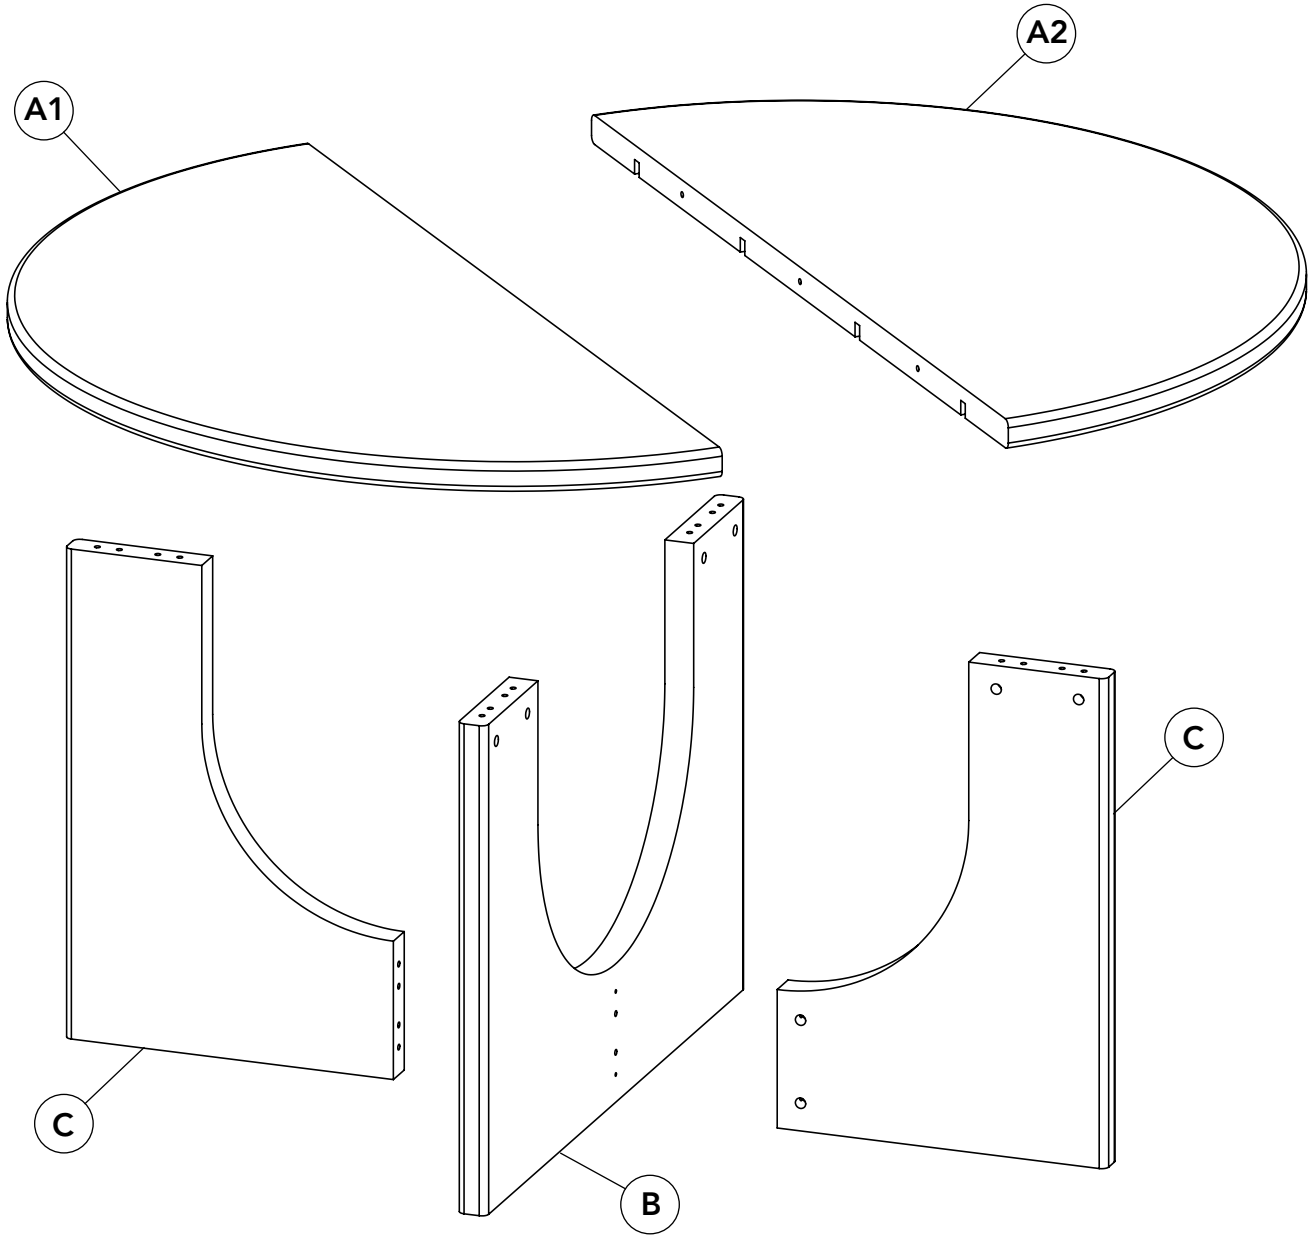

E x15
Ø8x30mm

F x12
M6x40mm

G x1
Allen SW6

H x12

ESP: Solo para patas de microcemento.
EN: Only for microcement legs.

I x4
Ø35x64mm

The wood tailor

MOBILIARIO SOSTENIBLE