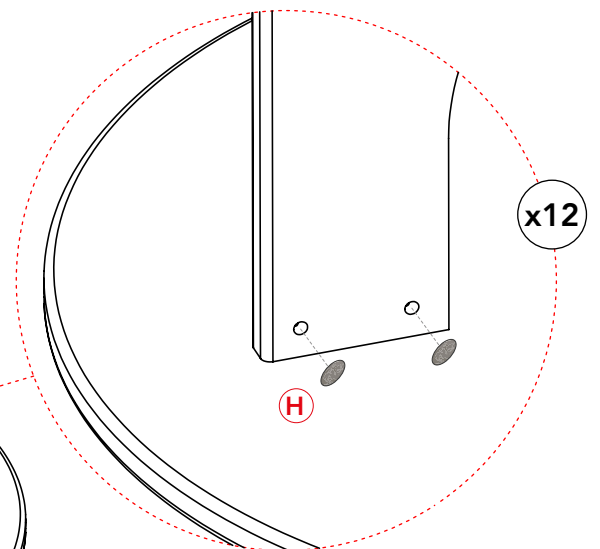

10

ESP: Solo para patas de microcemento.
EN: Only for microcement legs.