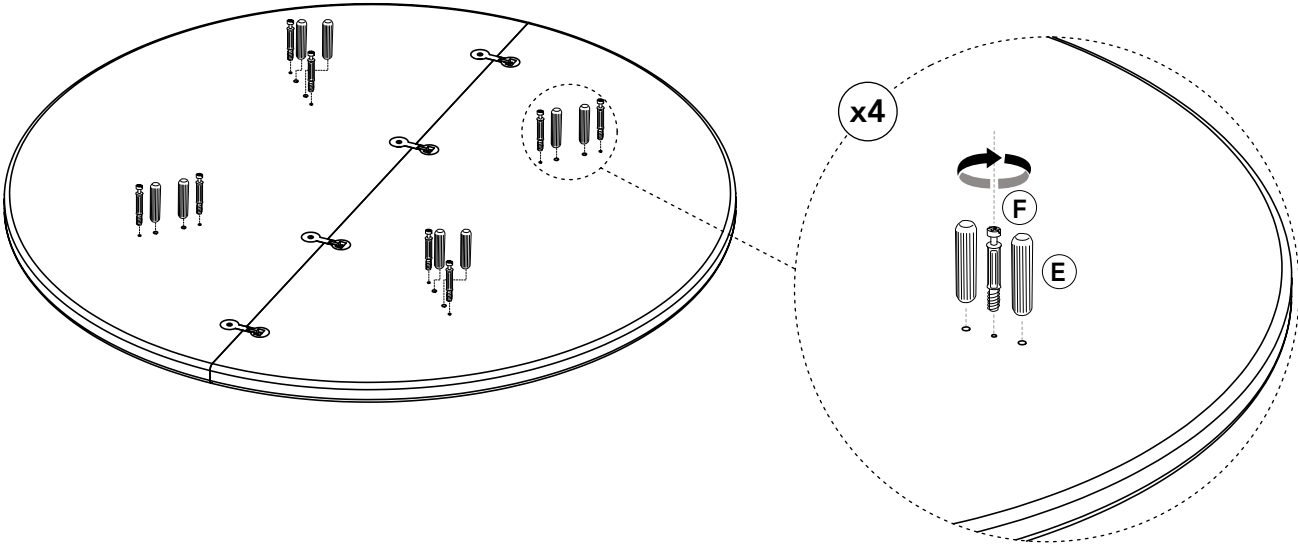

The wood tailor

MOBILIARIO SOSTENIBLE

7