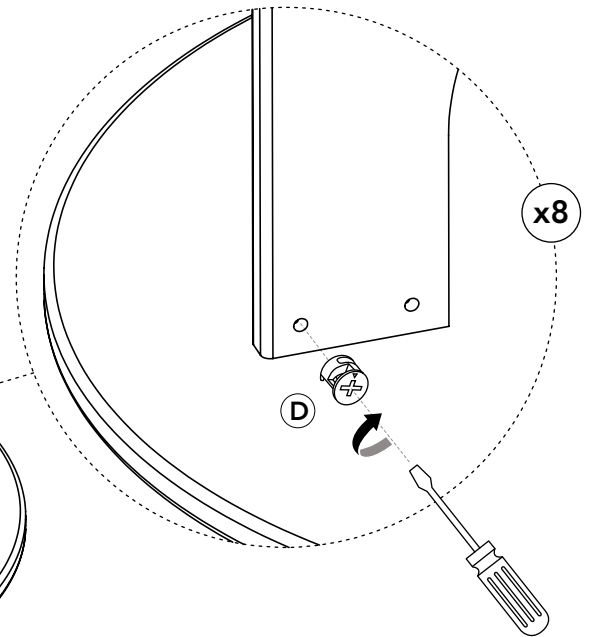

The wood tailor

MOBILIARIO SOSTENIBLE

9